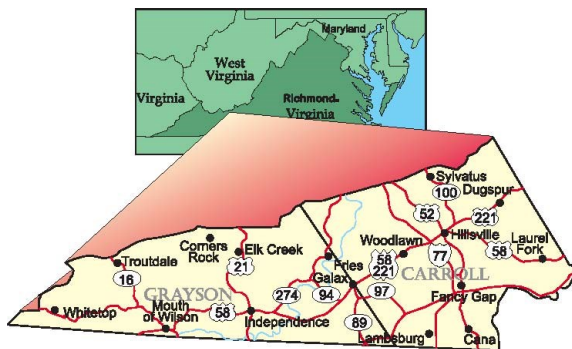

BASIC Information

LSA Publisher Code.....0732
 LSA Directory Number.....107947
 Directory Name...Twin County Regional Directory
 Formerly Galax—Hillsville

For local advertising info, contact
 The Data Center, Inc.
www.yadtel.com

Twin County Regional Directory, VA Area Map

DIRECTORY INFORMATION

LSA Directory Number....107947
 LSA Publisher Code.....0732
 Population.....36,000
 Distribution.....29,000

Published Since 2001

DISTRIBUTION AREA

| | |
|-----------------------|-------|
| Cana | 24317 |
| Comers | 24326 |
| Dugspur..... | 24325 |
| Elk Creek | 24326 |
| Fancy Gap | 24328 |
| Fries | 24330 |
| Galax | 24333 |
| Hillsville | 24343 |
| Independence | 24348 |
| Lambsburg | 24351 |
| Laurel Fork | 24352 |
| Mouth of Wilson | 24363 |
| Sylvatus | 24343 |
| Troutdale | 24378 |
| Whitetop..... | 24292 |
| Woodlawn..... | 24381 |