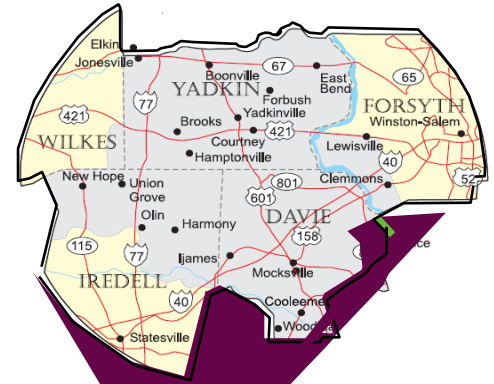

Yadkin Valley, NC

Towns:

Advance, Boonville, Brooks,
 *Clemmons, Cooleemee, Courtney,
 East Bend, Forbush, Hamptonville,
 Harmony, Ijames, Jonesville,
 *Lewisville, Mocksville, New Hope,
 Olin, Union Grove, Yadkinville

*Partial Distribution

Yadkin Valley, NC Area Map

Zip Codes:

27006, 27011, 27012,
 27014, 27018, 27020,
 27023, 27028, 27055,
 28634, 28642, 28660,
 28689

The Yadkin Valley telephone directory is the
 Official Telephone Directory of Yadkin Valley
 Telephone Membership.

2016 - 2017 Regional Phone Directory

AREA LISTINGS FOR: Advance • Brooks • Cooleemee • Courtney • East Bend • Forbush
 Harmony • Ijames • Mocksville • New Hope • Union Grove • Yadkinville

Also Including: Boonville • Clemmons • Clingman • Elkin • Jonesville
 State Road • Statesville • Winston-Salem